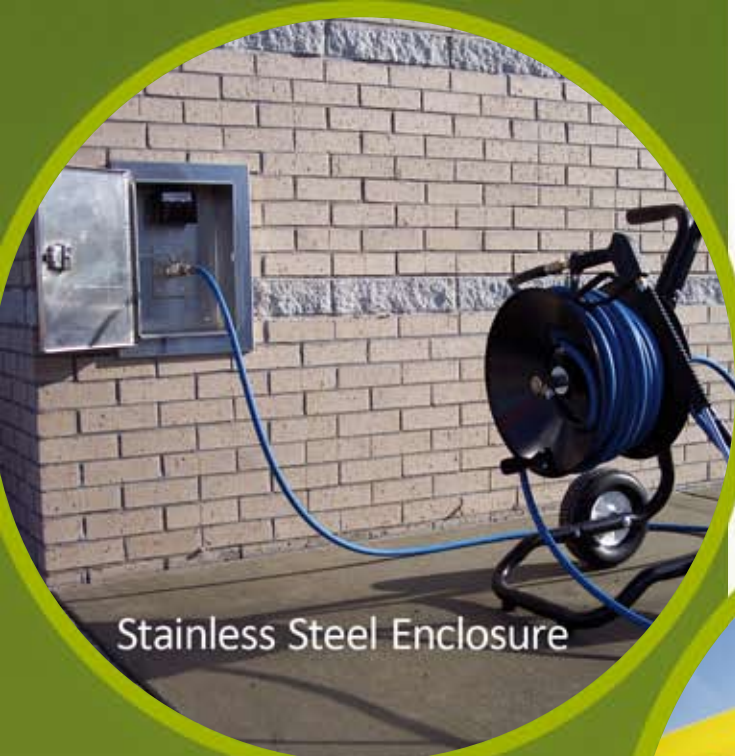

Stainless Steel Enclosure